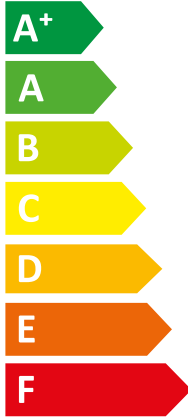

ENERG
енергия · ενεργεια

HA 4-8.2 OS 230V B3 + HA 6-8.2

| Saunier Duval || STB C2

A+

A+

Two icons showing sound power levels. The top icon shows a speaker inside a house with the value 41 dB. The bottom icon shows a speaker outside a house with the value 48 dB.

A legend for power consumption in kW, shown as a rounded rectangle with three colored squares and their corresponding values: a dark blue square for 3 kW, a medium blue square for 4 kW, and a light blue square for 4 kW.