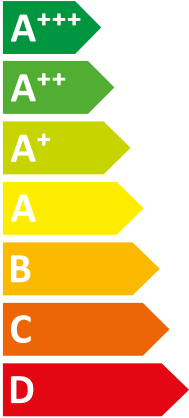

ENERG
енергия · ενεργεια

HA 4-8.2 OS 230V B3 + HA 6-8.2

| Saunier Duval || STB C2

A+

A+

Two icons showing sound power levels. The top icon shows a speaker inside a house with the value 41 dB. The bottom icon shows a speaker outside a house with the value 48 dB.

A legend for power consumption in kW, shown as a rounded rectangle with three colored squares and their corresponding values: a dark blue square for 3 kW, a medium blue square for 4 kW, and a light blue square for 4 kW.