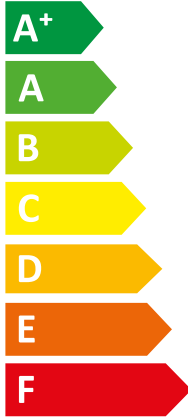

**ENERG**  
енергия · ενεργεια

HA 6-8.2 OS 230V B3 + HA 6-8.2

| Saunier Duval || STB

**A<sup>++</sup>**

**A<sup>+</sup>**

Two icons showing sound power levels. The top icon shows a speaker inside a house with the text "41 dB". The bottom icon shows a speaker outside a house with the text "48 dB".

A legend with three colored squares and their corresponding power consumption values: a dark blue square for "4 kW", a medium blue square for "4 kW", and a light blue square for "5 kW".