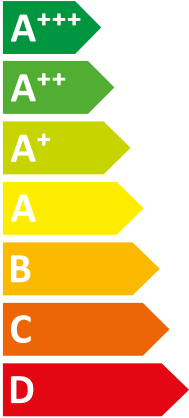

**ENERG**  
енергия · ενεργεια

HA 6-8.2 OS 230V B3 + HA 6-8.2

| Saunier Duval || STB

**A<sup>++</sup>**

**A<sup>+</sup>**

Two icons showing sound power levels. The top icon shows a speaker inside a house with the text "41 dB". The bottom icon shows a speaker outside a house with the text "48 dB".

A legend with three colored squares and their corresponding power consumption values: a dark blue square for "4 kW", a medium blue square for "4 kW", and a light blue square for "5 kW".