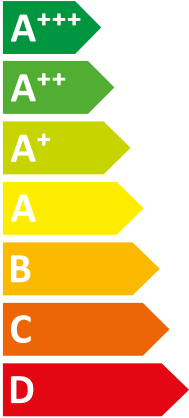

ENERG
енергия · ενεργεια

HA 8-8.2 OS 230V B3 + HA 8-8.2

| Saunier Duval || STB C2

A⁺⁺

A⁺

Two icons showing sound power levels. The top icon shows a speaker inside a house with the text "42 dB". The bottom icon shows a speaker outside a house with the text "48 dB".

A legend with three colored squares and their corresponding power consumption values: a dark blue square for "6 kW", a medium blue square for "6 kW", and a light blue square for "7 kW".