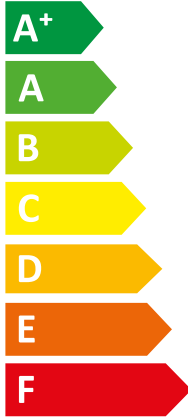

ENERG
енергия · ενεργεια

HA 8-8.2 OS 230V B3 + HA 8-8.2

| Saunier Duval || STB C2

A⁺⁺

A⁺

Two icons showing sound power levels. The top icon shows a speaker inside a house with the text "42 dB". The bottom icon shows a speaker outside a house with the text "48 dB".

A legend with three colored squares and their corresponding power consumption values: a dark blue square for "6 kW", a medium blue square for "6 kW", and a light blue square for "7 kW".