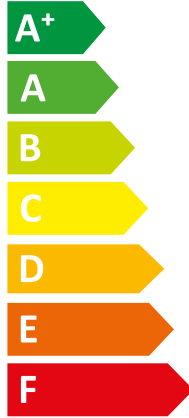

ENERG
енергия · ενεργεια

HA 8-8.2 OS 230V B3 + HA 8-8.2

| Saunier Duval || STB

A⁺⁺

A⁺

Two icons showing sound power levels. The top icon shows a speaker inside a house with the text "42 dB". The bottom icon shows a speaker outside a house with the text "48 dB".

A legend with three colored squares and their corresponding power consumption values: a dark blue square for "6 kW", a medium blue square for "6 kW", and a light blue square for "7 kW".