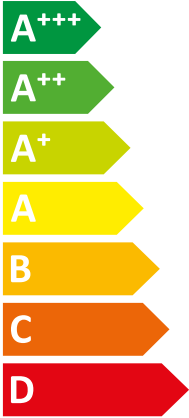

ENERG
енергия · ενεργεια

HA 8-8.2 OS 230V B3 + HA 8-8.2

| Saunier Duval || STB

A⁺⁺

A⁺

Two icons showing sound power levels. The top icon shows a speaker inside a house with the text "42 dB". The bottom icon shows a speaker outside a house with the text "48 dB".

A legend with three colored squares and their corresponding power consumption values: a dark blue square for "6 kW", a medium blue square for "6 kW", and a light blue square for "7 kW".